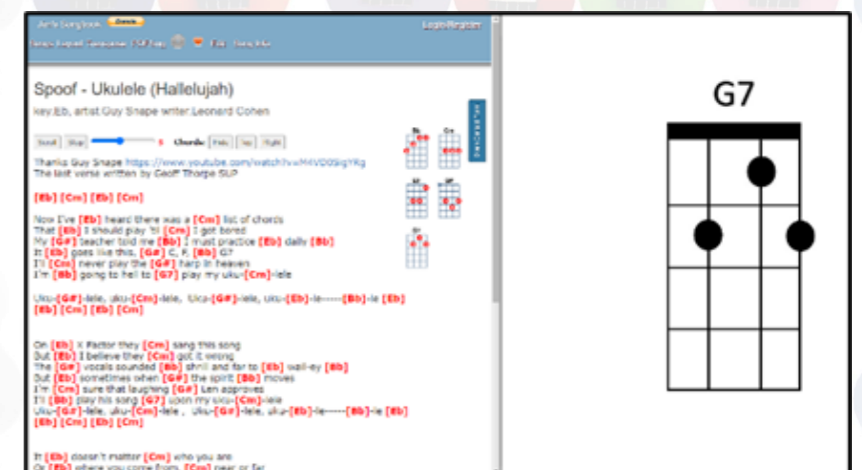

The FretFriend

For anyone learning Ukulele

No more staring at your uke to check your fingering

Simply attach to your fretboard for instant feedback on your device

Use it in online lessons with a tutor...

Or practicing a new song alone